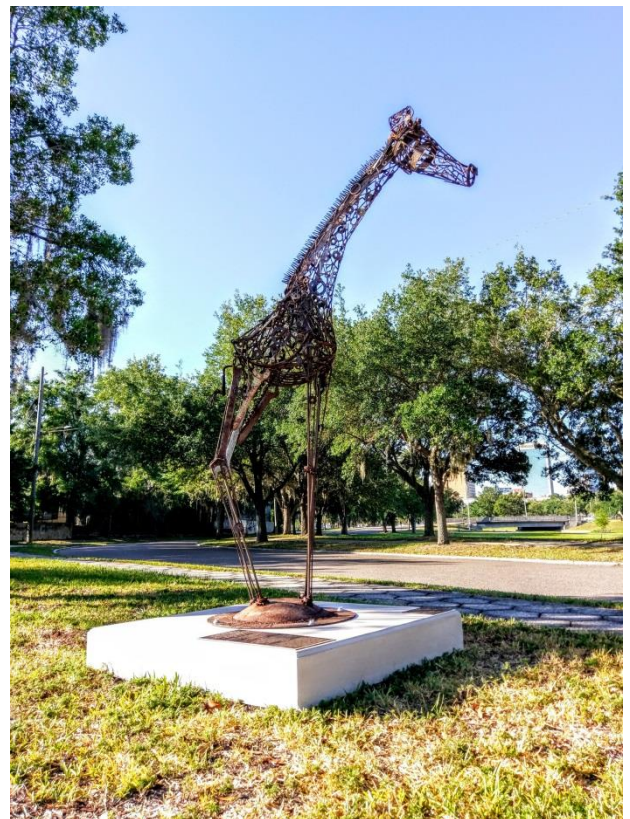

PorchFest has funded public art projects including the “Welcome to Springfield” mural at First and Main Streets and the first private donation to the City of Jacksonville’s Art in Public Places Collection, the sculpture “Giraffe”, installed in Klutho Park to commemorate the original site of the Jacksonville Zoo. PorchFest has supported a variety of cultural initiatives in Historic Springfield, including productions of the Five and Dime Theatre Company and local arts education.

Upcoming projects include Sculpture Walk Springfield, a collection of ten sculptures that will be installed along the Hogans Creek Greenway Trail in Klutho Park.